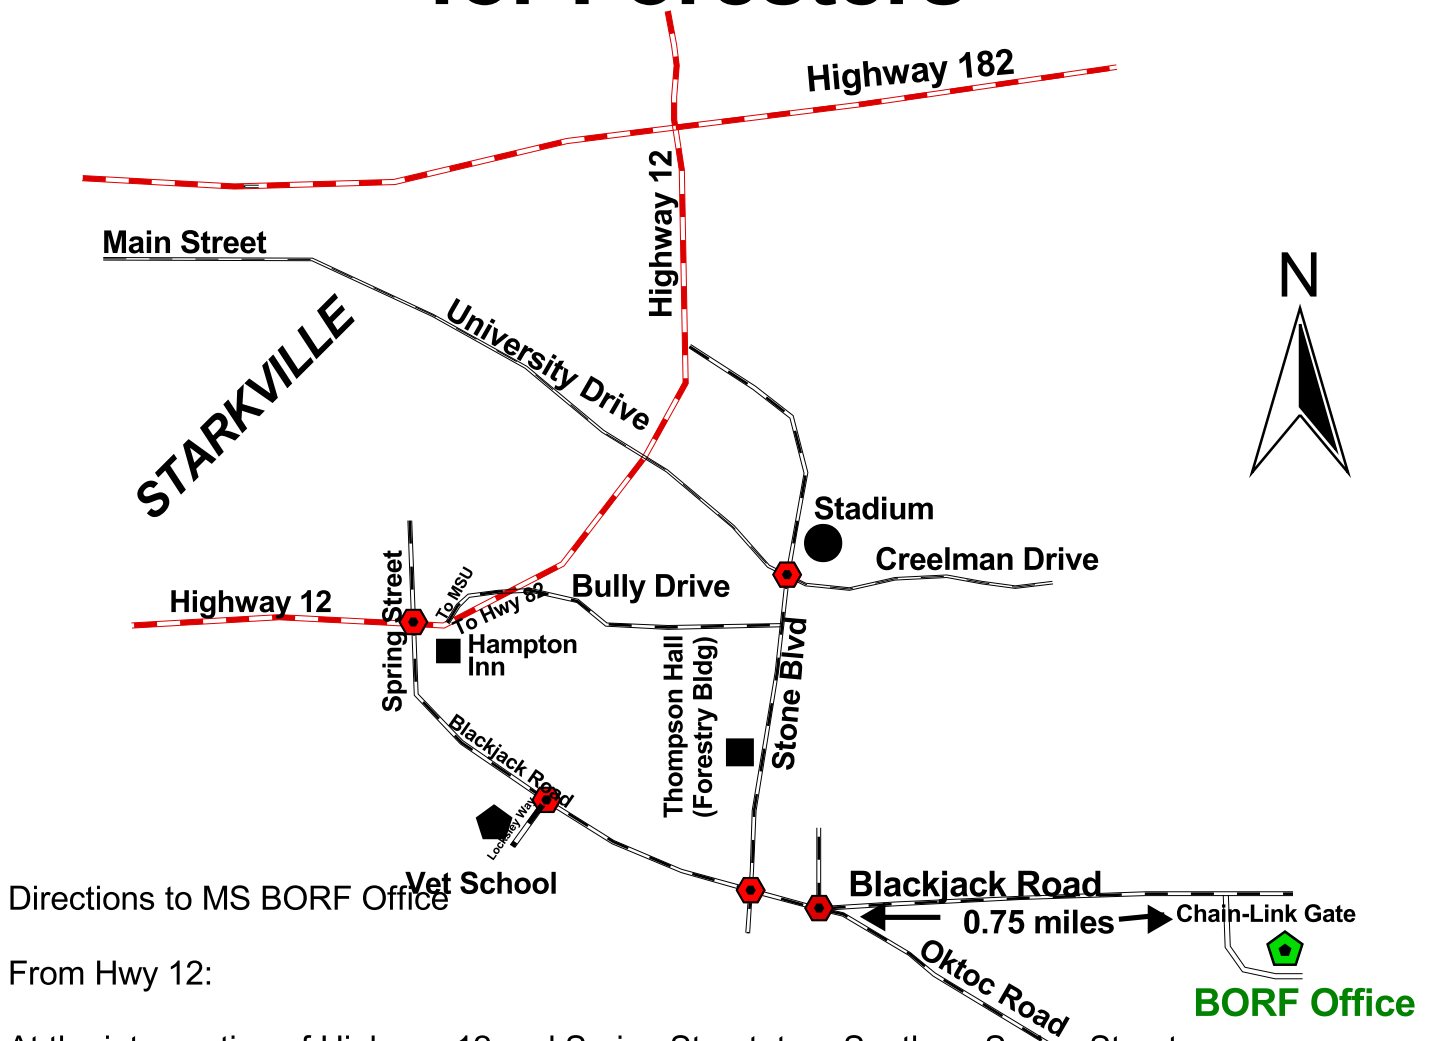

Mississippi Board of Registration for Foresters

Directions to MS BORF Office

From Hwy 12:

At the intersection of Highway 12 and Spring Street, turn South on Spring Street between the Hampton Inn and Jitney Jungle grocery store and travel along Blackjacket Road past the Clapp Forest Products Laboratory thru the first traffic light at Locksley Way to the traffic light at Stone Boulevard.

From the Stone Boulevard - Blackjacket Road Intersection:

Continue east on Blackjacket Road approximately 0.2 mile to "round-about" intersection with Oktoc Road. At the "round-about", proceed easterly on Blackjacket Road for 3/4 mile.

About 1/4 mile before the crest of the hill, turn right into the gravel drive with a large, cyclone fence gate.

Call the BORF Office for combination to enter.

The BORF office is a 2 story metal building on your left. Call 662-325-2772 for assistance.